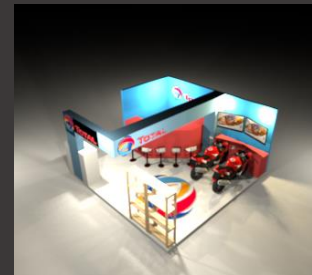

CAD Visual 3D

Concept Design for your event production and Interior Design in 3D visual and working sheet precision

- Building Detail
- Room Layout Plan
- Drafting

SketchUp

by CHAO2GROUP