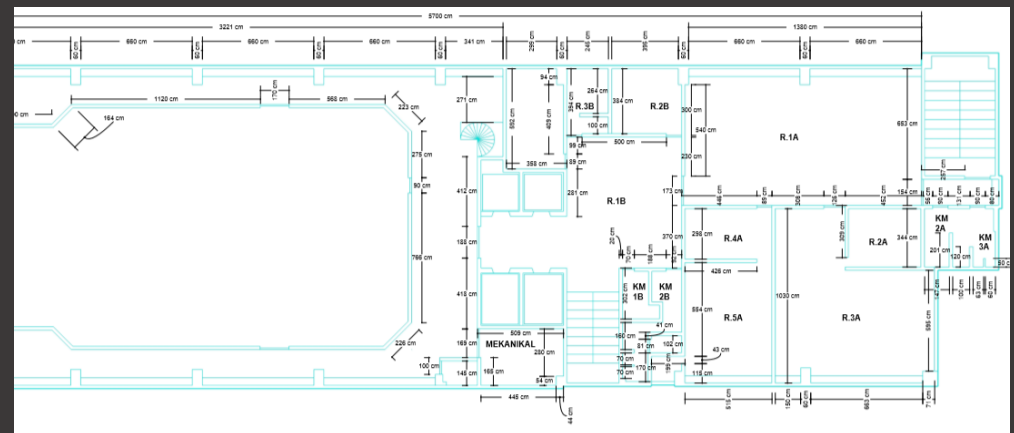

CAD Visual 3D

Concept Design for your event production and Interior Design in 3D visual and working sheet precision

- Building Detail
- Room Layout Plan
- Drafting

SketchUp

by CHAO2GROUP